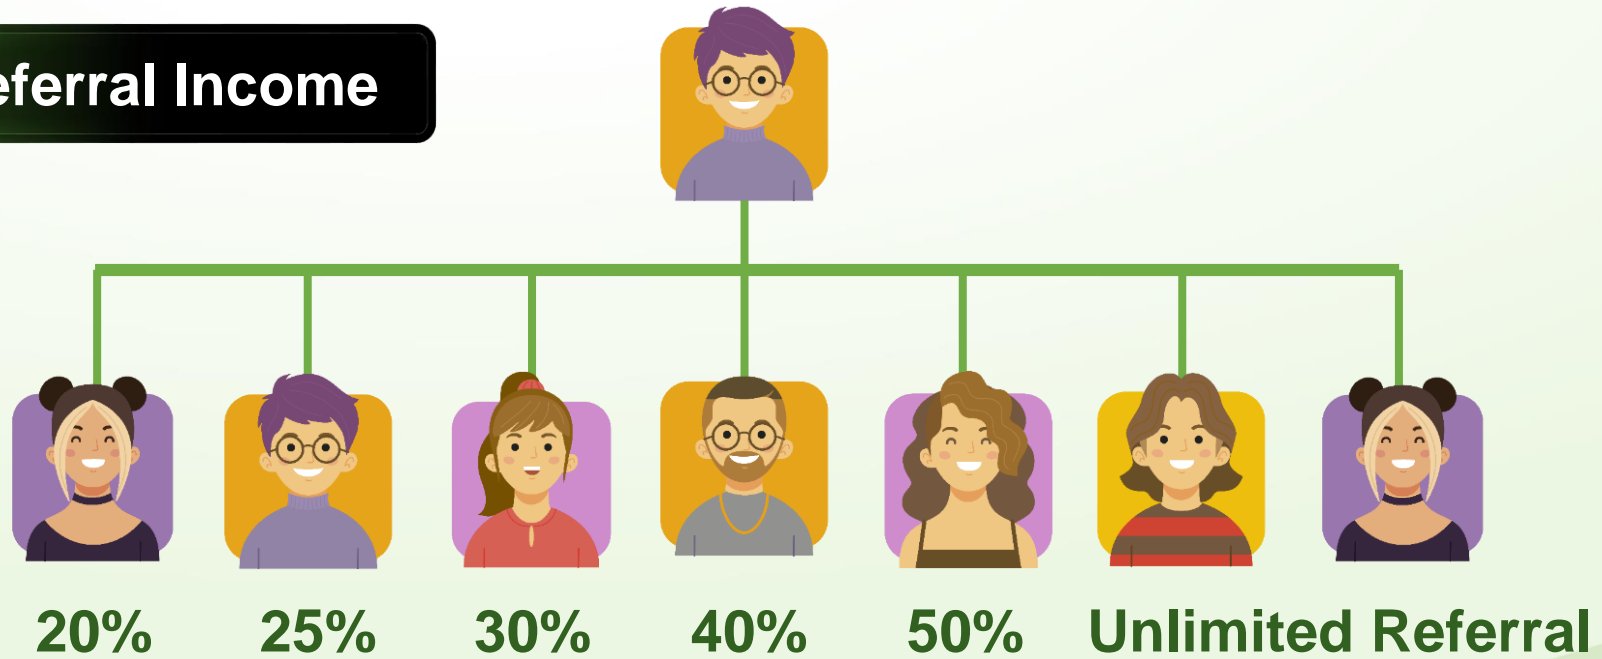

**WELCOME
TO
ELUCKS
CROWD**

www.eluckscrowd.com

JOINING PACKAGE

TYPES OF INCOME

WORKING INCOME

- 1) Referral Income
- 2) Team Building Income
- 3) Global Creator Fund

NON WORKING INCOME

- 4) Auto Boosting Board Income
- 5) Fastrack Board Income
- 6) Self Boosting Board Income
- 7) Automatic Referral Income

TYPES OF LEVEL

1. CREATOR

2. TEAM LEADER

3. TEAM BUILDER

5. TEAM FOUNDER

4. TEAM MANAGER

1. CREATOR LEVEL

1) Referral Income

1. CREATOR LEVEL

2. Auto Boosting Board Income

Auto Global Entry

1. CREATOR LEVEL

3. Fastrack Board Income

Auto Global Entry

**Fastrack Board
Income 8333 ELUX**

- 1 – 3
- 2 – 9
- 3 – 27
- 4 – 81
- 5 – 243
- 6 – 729
- 7 – 2187

500 Creator Per Month
 Note- Calculate
 Main leg 40%
 Weaker Leg 30%
 Any Leg 30%

7. GLOBAL CREATOR FUND INCOME

Global Creator Fund: 5% Distribution for All Team FOUNDER Members.

TERMS AND CONDITIONS

- 1) Registration is Free in System.
- 2) Instant Withdrawal.
- 3) Activation only ELUX.
- 4) One by one Promotion.
- 5) Withdrawal available 24x7.
- 6) Minimum withdrawal is 100 ELUX.
- 7) To Receive AutoBoosting Income You Should Refer Minimum 1 Member Within 30 Days of Activation.
- 8) You Enter in Auto Boosting Board when your direct referral activate his/her Id.
- 9) Withdrawal fee is 10%.
- 10) Add Fund and Withdrawal only ELUX.