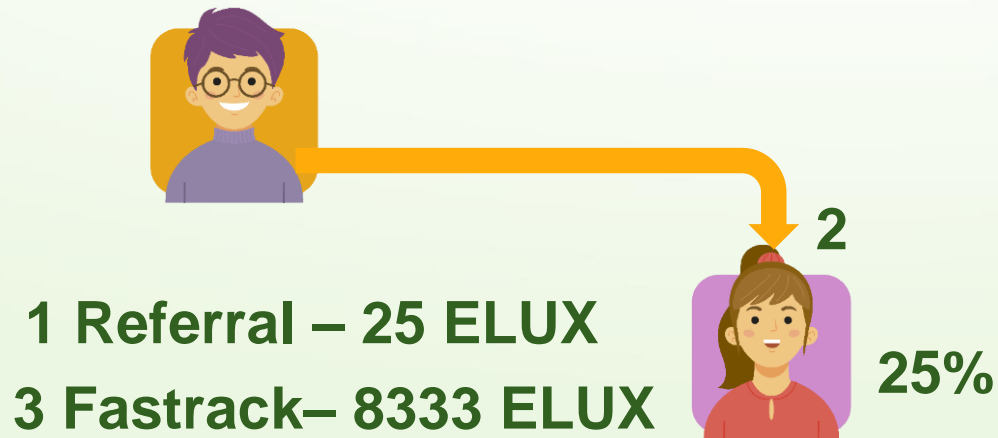

TYPES OF LEVEL

1. CREATOR

2. TEAM LEADER

3. TEAM BUILDER

5. TEAM FOUNDER

4. TEAM MANAGER

1. CREATOR LEVEL

1) Referral Income

1. CREATOR LEVEL

2. Auto Boosting Board Income

Auto Global Entry

1. CREATOR LEVEL

3. Fastrack Board Income

Auto Global Entry

**Fastrack Board
Income 8333 ELUX**

- 1 – 3
- 2 – 9
- 3 – 27
- 4 – 81
- 5 – 243
- 6 – 729
- 7 – 2187

Board Complete

2 direct ID Auto Global Entry in Fastrack Board Income

2. TEAM LEADER LEVEL

4. Self Boosting Board Income

Auto Global Entry

Self Boost Income 150 ELUX

Board Complete

2. TEAM LEADER LEVEL

5. Automatic Referral Income

TEAM LEADER

Unlimited Referral Income 50%

Unlimited Self Boost Income

Automatic Referral Income 20%

6. TEAM BUILDING INCOME

3. TEAM BUILDER LEVEL

- L- 6 7
- L- 2. – 5% $7 \times 7 = 49 = 245$ ELUX
- L- 3. – 5% $49 \times 7 = 343 = 1715$ ELUX
- L- 4. – 2.5% $343 \times 7 = 2401 = 6002.5$ ELUX
- L- 5. – 2.5% $2401 \times 7 = 16807 = 42017.5$ ELUX