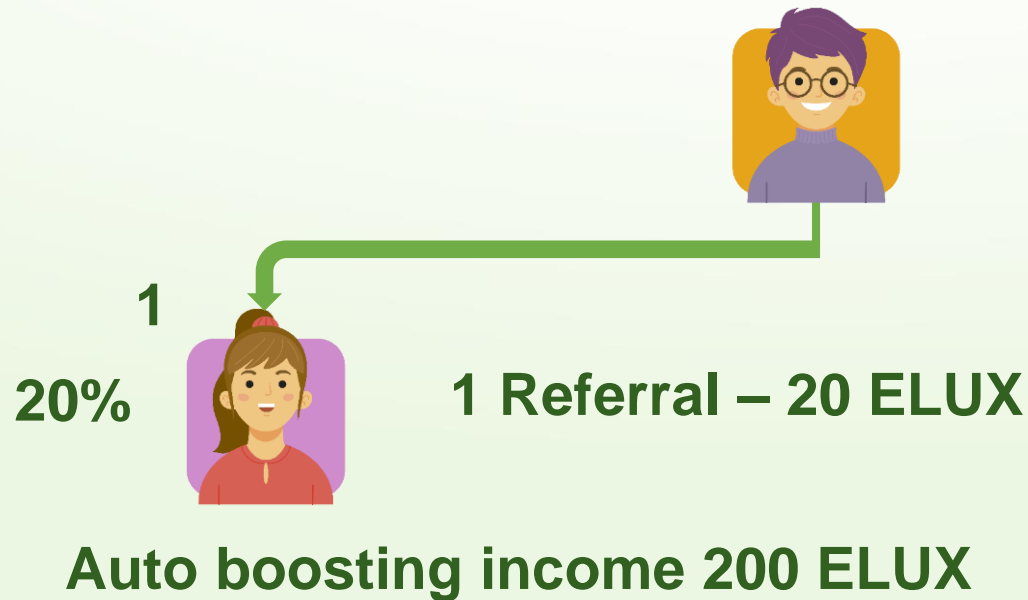

**WELCOME
TO
ELUCKS
CROWD**

www.eluckscrowd.com

JOINING PACKAGE

TYPES OF INCOME

WORKING INCOME

- 1) Referral Income
- 2) Team Building Income
- 3) Global Creator Fund

NON WORKING INCOME

- 4) Auto Boosting Board Income
- 5) Fastrack Board Income
- 6) Self Boosting Board Income
- 7) Automatic Referral Income

TYPES OF LEVEL

1. CREATOR

2. TEAM LEADER

3. TEAM BUILDER

5. TEAM FOUNDER

4. TEAM MANAGER

1. CREATOR LEVEL

1) Referral Income

1. CREATOR LEVEL

2. Auto Boosting Board Income

Auto Global Entry

1. CREATOR LEVEL

3. Fastrack Board Income

Auto Global Entry

**Fastrack Board
Income 8333 ELUX**

- 1 – 3
- 2 – 9
- 3 – 27
- 4 – 81
- 5 – 243
- 6 – 729
- 7 – 2187