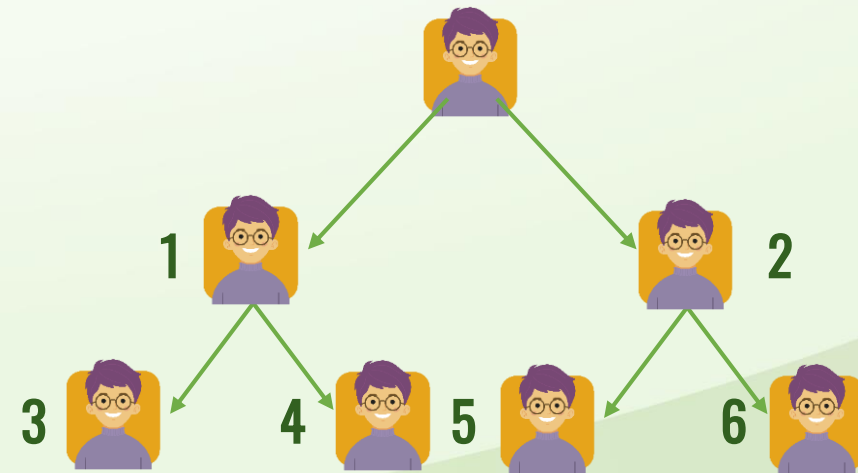

1. CREATOR LEVEL

2. Auto Boosting Board Income

Auto Global Entry

1. CREATOR LEVEL

3. Fastrack Board Income

Auto Global Entry

**Fastrack Board
Income 8333 ELUX**

- 1 – 3
- 2 – 9
- 3 – 27
- 4 – 81
- 5 – 243
- 6 – 729
- 7 – 2187

Board Complete

2 direct ID Auto Global Entry in Fastrack Board Income

2. TEAM LEADER LEVEL

4. Self Boosting Board Income

Auto Global Entry

Self Boost Income 150 ELUX

Board Complete

2. TEAM LEADER LEVEL

5. Automatic Referral Income

TEAM LEADER

Unlimited Referral Income 50%

Unlimited Self Boost Income

Automatic Referral Income 20%

6. TEAM BUILDING INCOME

3. TEAM BUILDER LEVEL

- L- 6 7
- L- 2. – 5% $7 \times 7 = 49 = 245$ ELUX
- L- 3. – 5% $49 \times 7 = 343 = 1715$ ELUX
- L- 4. – 2.5% $343 \times 7 = 2401 = 6002.5$ ELUX
- L- 5. – 2.5% $2401 \times 7 = 16807 = 42017.5$ ELUX

4. TEAM MANAGER LEVEL

- L- 6-2.5%
 - L- 7-2.5%
 - L- 8-2.5%
 - L- 9-2.5%
 - L-10-2.5%
- $16807 \times 10 = 168070 = 420175$ ELUX

Power Of Team Building

5. TEAM FOUNDER LEVEL

5. TEAM FOUNDER LEVEL

3 Team Leader Different Leg