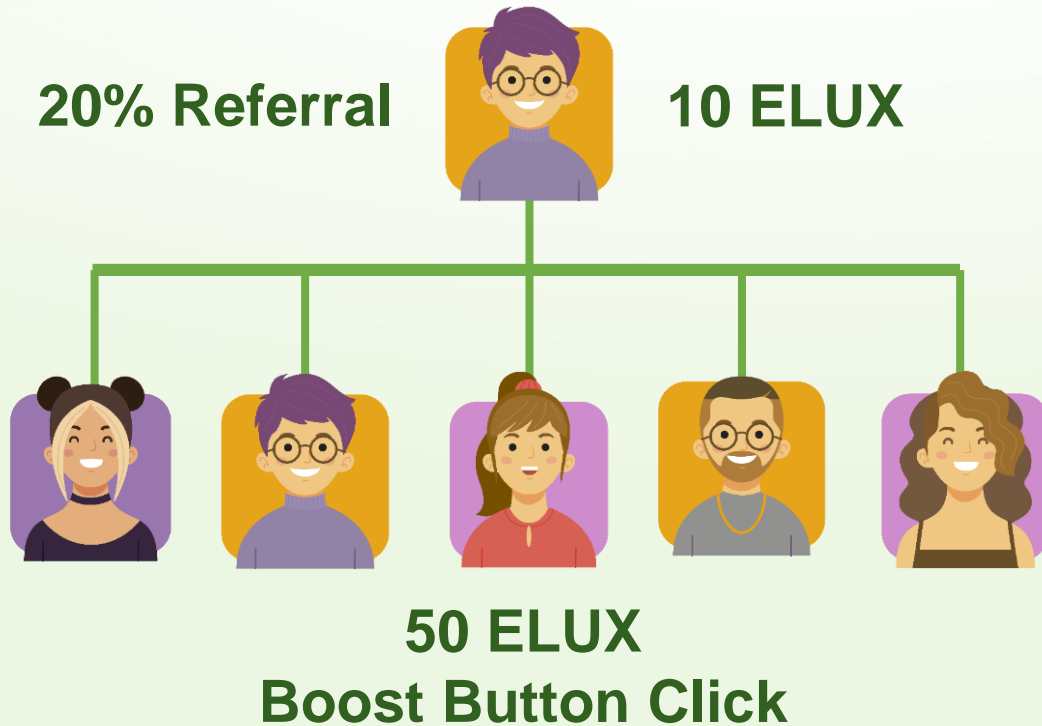

1. CREATOR LEVEL

2. Auto Boosting Board Income

Auto Global Entry

1. CREATOR LEVEL

3. Fastrack Board Income

Auto Global Entry

**Fastrack Board
Income 8333 ELUX**

- 1 – 3
- 2 – 9
- 3 – 27
- 4 – 81
- 5 – 243
- 6 – 729
- 7 – 2187

Board Complete

2 direct ID Auto Global Entry in Fastrack Board Income

2. TEAM LEADER LEVEL

4. Self Boosting Board Income

Auto Global Entry

Self Boost Income 150 ELUX

Board Complete

2. TEAM LEADER LEVEL

5. Automatic Referral Income

TEAM LEADER

Unlimited Referral Income 50%

Unlimited Self Boost Income

Automatic Referral Income 20%

6. TEAM BUILDING INCOME

3. TEAM BUILDER LEVEL

- L- 6 7
- L- 2. – 5% $7 \times 7 = 49 = 245$ ELUX
- L- 3. – 5% $49 \times 7 = 343 = 1715$ ELUX
- L- 4. – 2.5% $343 \times 7 = 2401 = 6002.5$ ELUX
- L- 5. – 2.5% $2401 \times 7 = 16807 = 42017.5$ ELUX

500 Creator Per Month
 Note- Calculate
 Main leg 40%
 Weaker Leg 30%
 Any Leg 30%

7. GLOBAL CREATOR FUND INCOME

Global Creator Fund: 5% Distribution for All Team FOUNDER Members.

TERMS AND CONDITIONS

- 1) Registration is Free in System.
- 2) Instant Withdrawal.
- 3) Activation only ELUX.
- 4) One by one Promotion.
- 5) Withdrawal available 24x7.
- 6) Minimum withdrawal is 100 ELUX.
- 7) To Receive AutoBoosting Income You Should Refer Minimum 1 Member Within 30 Days of Activation.
- 8) You Enter in Auto Boosting Board when your direct referral activate his/her Id.
- 9) Withdrawal fee is 10%.
- 10) Add Fund and Withdrawal only ELUX.