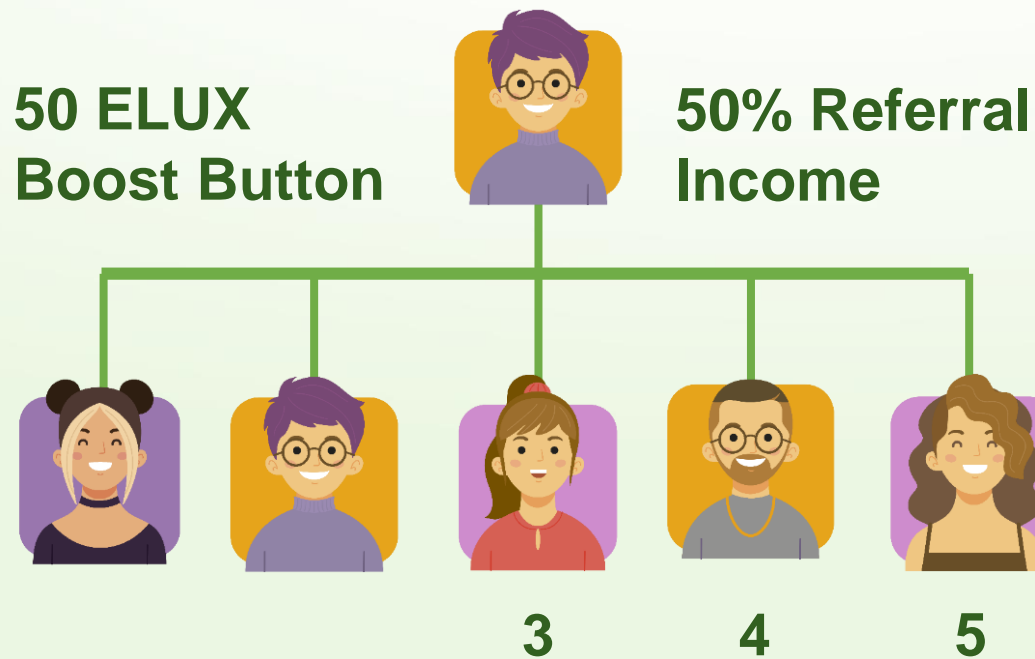

TYPES OF LEVEL

1. CREATOR

2. TEAM LEADER

3. TEAM BUILDER

5. TEAM FOUNDER

4. TEAM MANAGER

1. CREATOR LEVEL

1) Referral Income

1. CREATOR LEVEL

2. Auto Boosting Board Income

Auto Global Entry

1. CREATOR LEVEL

3. Fastrack Board Income

Auto Global Entry

**Fastrack Board
Income 8333 ELUX**

- 1 – 3
- 2 – 9
- 3 – 27
- 4 – 81
- 5 – 243
- 6 – 729
- 7 – 2187

Board Complete

2 direct ID Auto Global Entry in Fastrack Board Income

2. TEAM LEADER LEVEL

4. Self Boosting Board Income

Auto Global Entry

Self Boost Income 150 ELUX

Board Complete

2. TEAM LEADER LEVEL

500 Creator Per Month
 Note- Calculate
 Main leg 40%
 Weaker Leg 30%
 Any Leg 30%

7. GLOBAL CREATOR FUND INCOME

Global Creator Fund: 5% Distribution for All Team FOUNDER Members.

TERMS AND CONDITIONS

- 1) Registration is Free in System.
- 2) Instant Withdrawal.
- 3) Activation only ELUX.
- 4) One by one Promotion.
- 5) Withdrawal available 24x7.
- 6) Minimum withdrawal is 100 ELUX.
- 7) To Receive AutoBoosting Income You Should Refer Minimum 1 Member Within 30 Days of Activation.
- 8) You Enter in Auto Boosting Board when your direct referral activate his/her Id.
- 9) Withdrawal fee is 10%.
- 10) Add Fund and Withdrawal only ELUX.