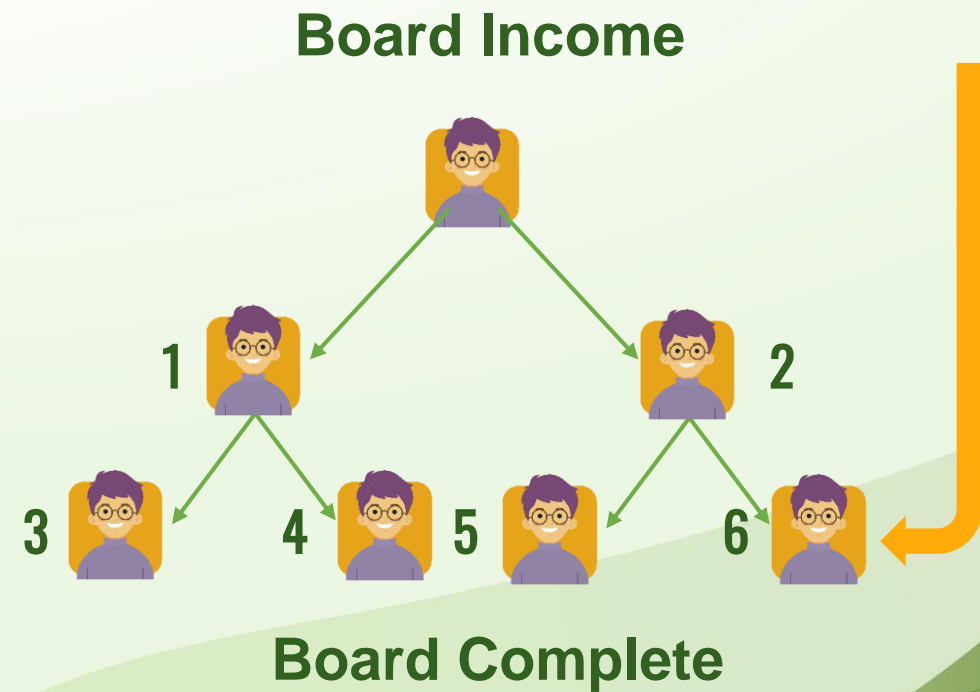

**WELCOME
TO
ELUCKS
CROWD**

www.eluckscrowd.com

JOINING PACKAGE

TYPES OF INCOME

WORKING INCOME

- 1) Referral Income
- 2) Team Building Income
- 3) Global Creator Fund

NON WORKING INCOME

- 4) Auto Boosting Board Income
- 5) Fastrack Board Income
- 6) Self Boosting Board Income
- 7) Automatic Referral Income

TYPES OF LEVEL

1. CREATOR

2. TEAM LEADER

3. TEAM BUILDER

5. TEAM FOUNDER

4. TEAM MANAGER

1. CREATOR LEVEL

1) Referral Income

1. CREATOR LEVEL

2. Auto Boosting Board Income

Auto Global Entry

1. CREATOR LEVEL

3. Fastrack Board Income

Auto Global Entry

**Fastrack Board
Income 8333 ELUX**

- 1 – 3
- 2 – 9
- 3 – 27
- 4 – 81
- 5 – 243
- 6 – 729
- 7 – 2187

Board Complete

2 direct ID Auto Global Entry in Fastrack Board Income

2. TEAM LEADER LEVEL

4. Self Boosting Board Income

Auto Global Entry

Self Boost Income 150 ELUX

Board Complete

2. TEAM LEADER LEVEL